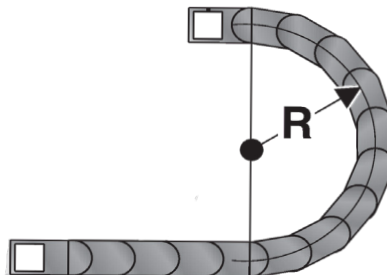

Follow for more of our chains